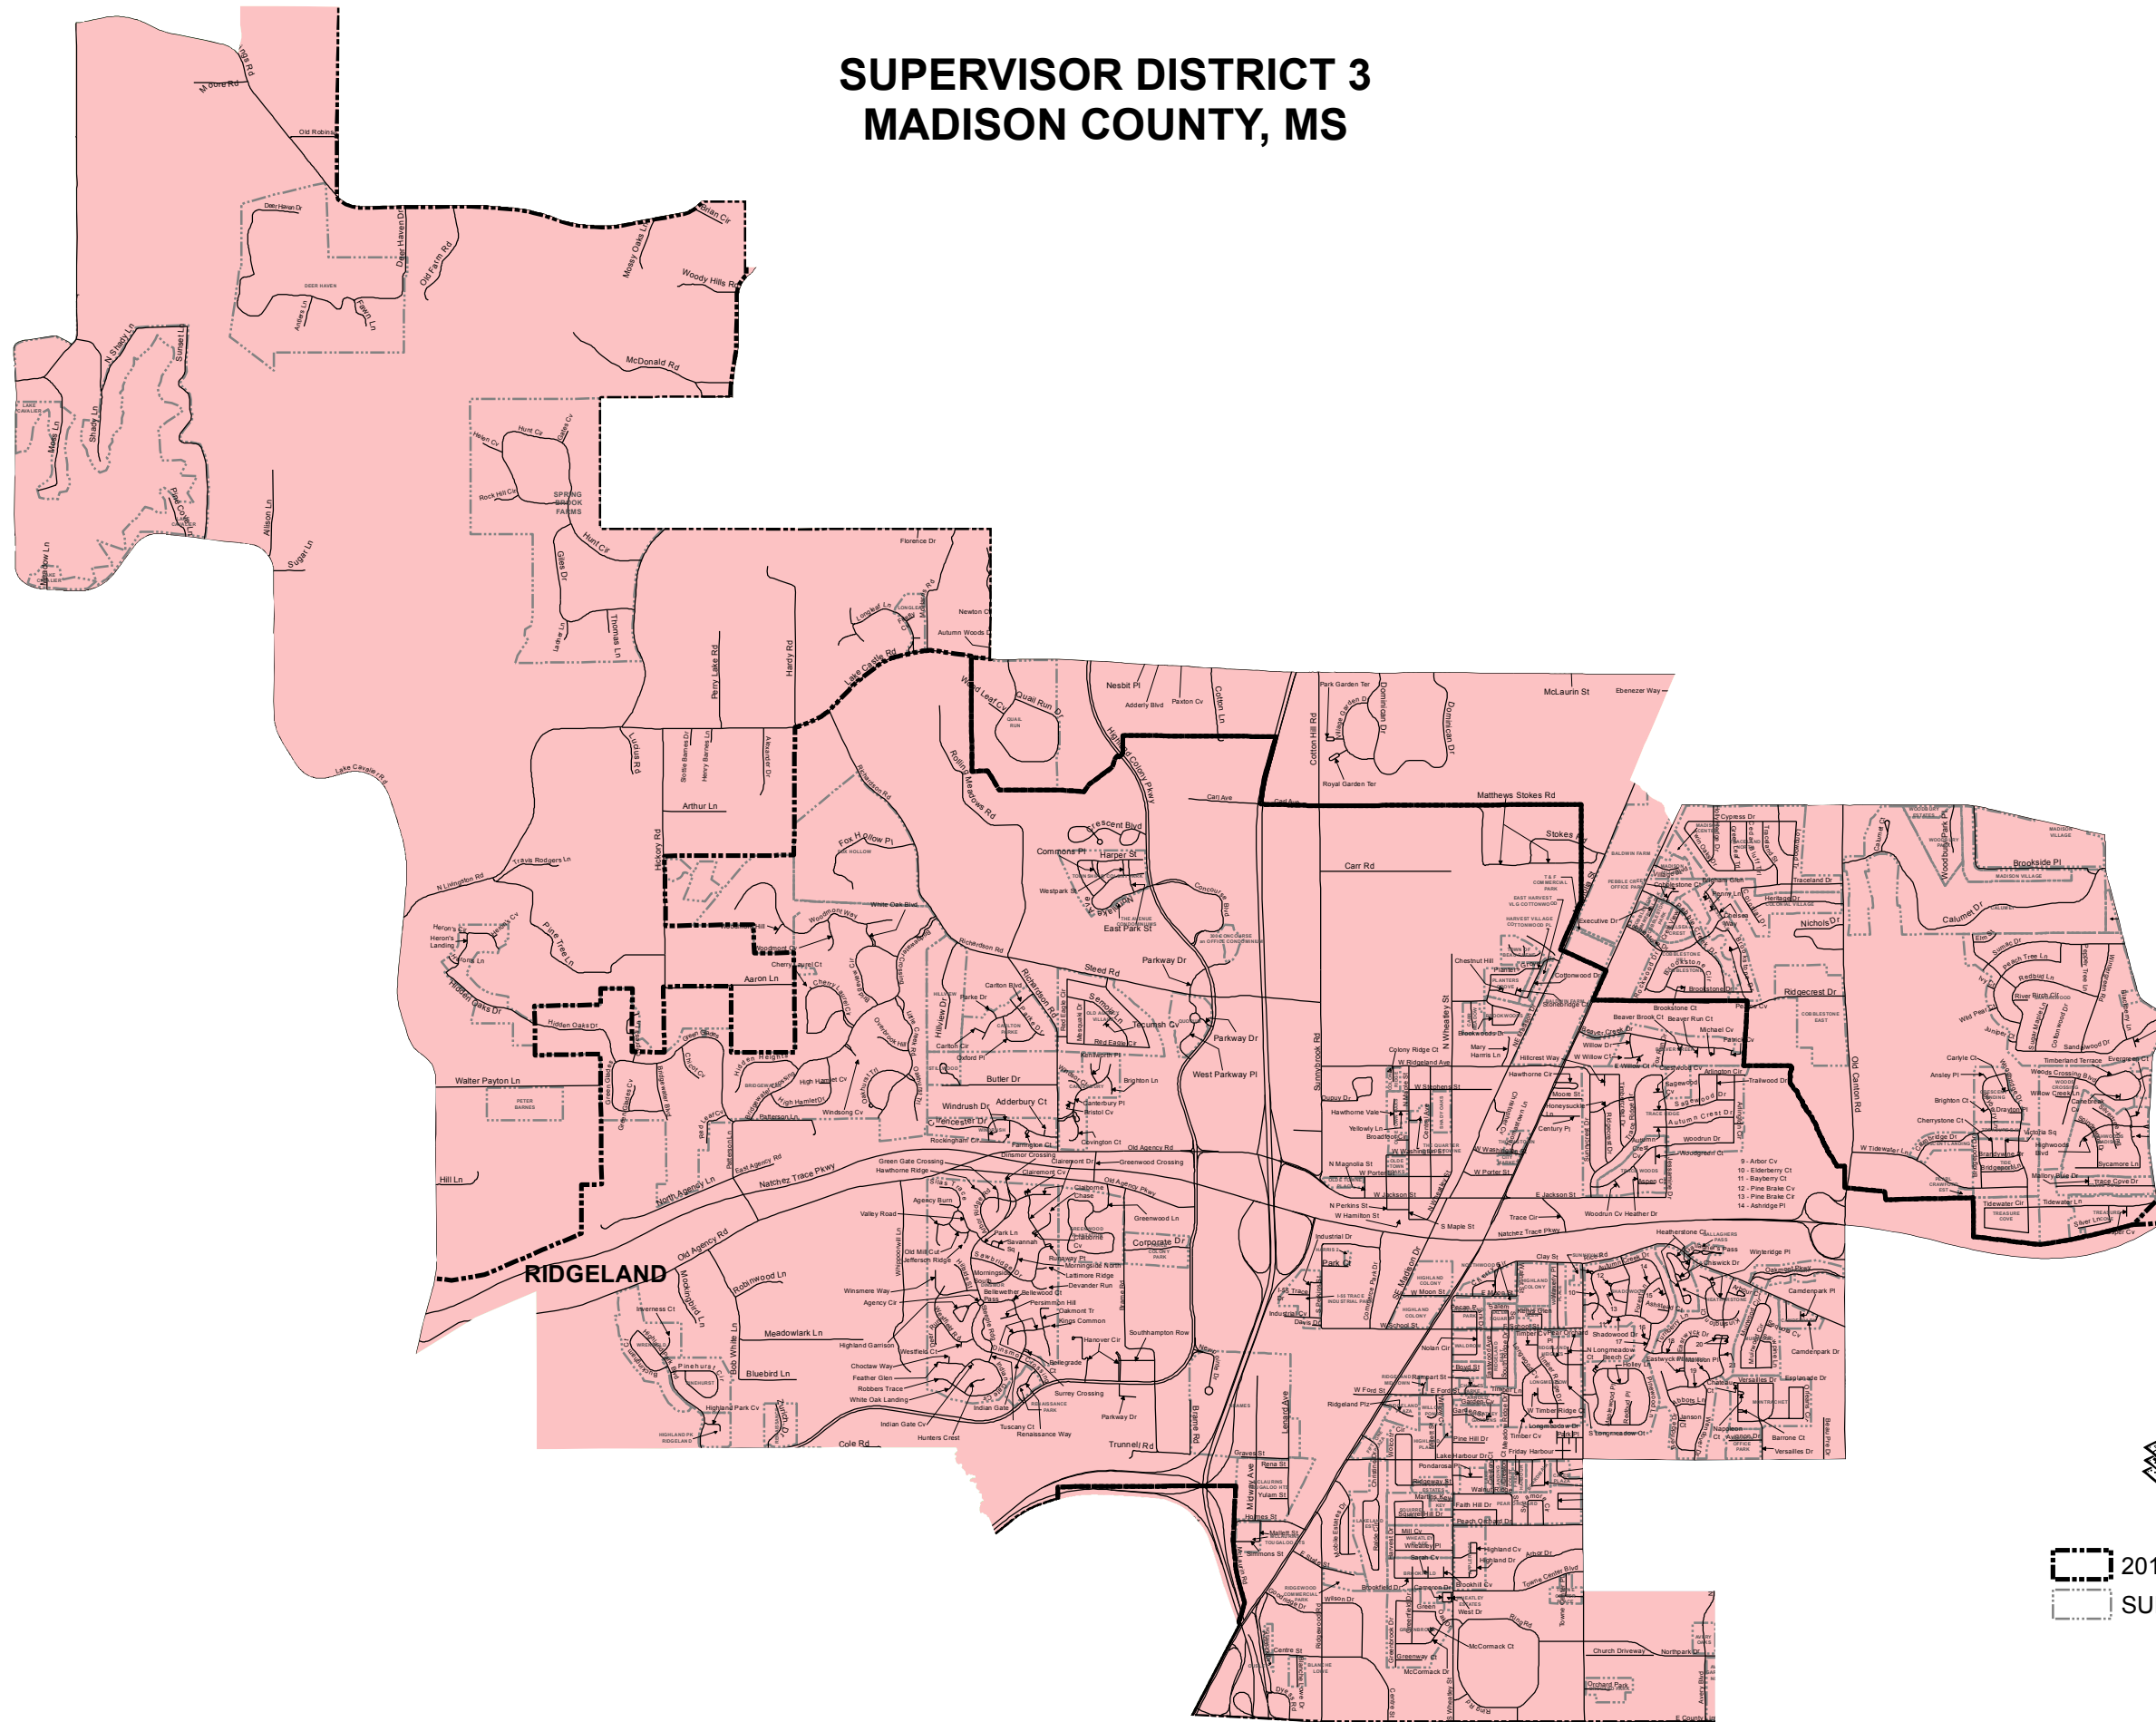

SUPERVISOR DISTRICT 3 MADISON COUNTY, MS

↑ N

2012 CORP LIMITS
SUBDIVISIONS