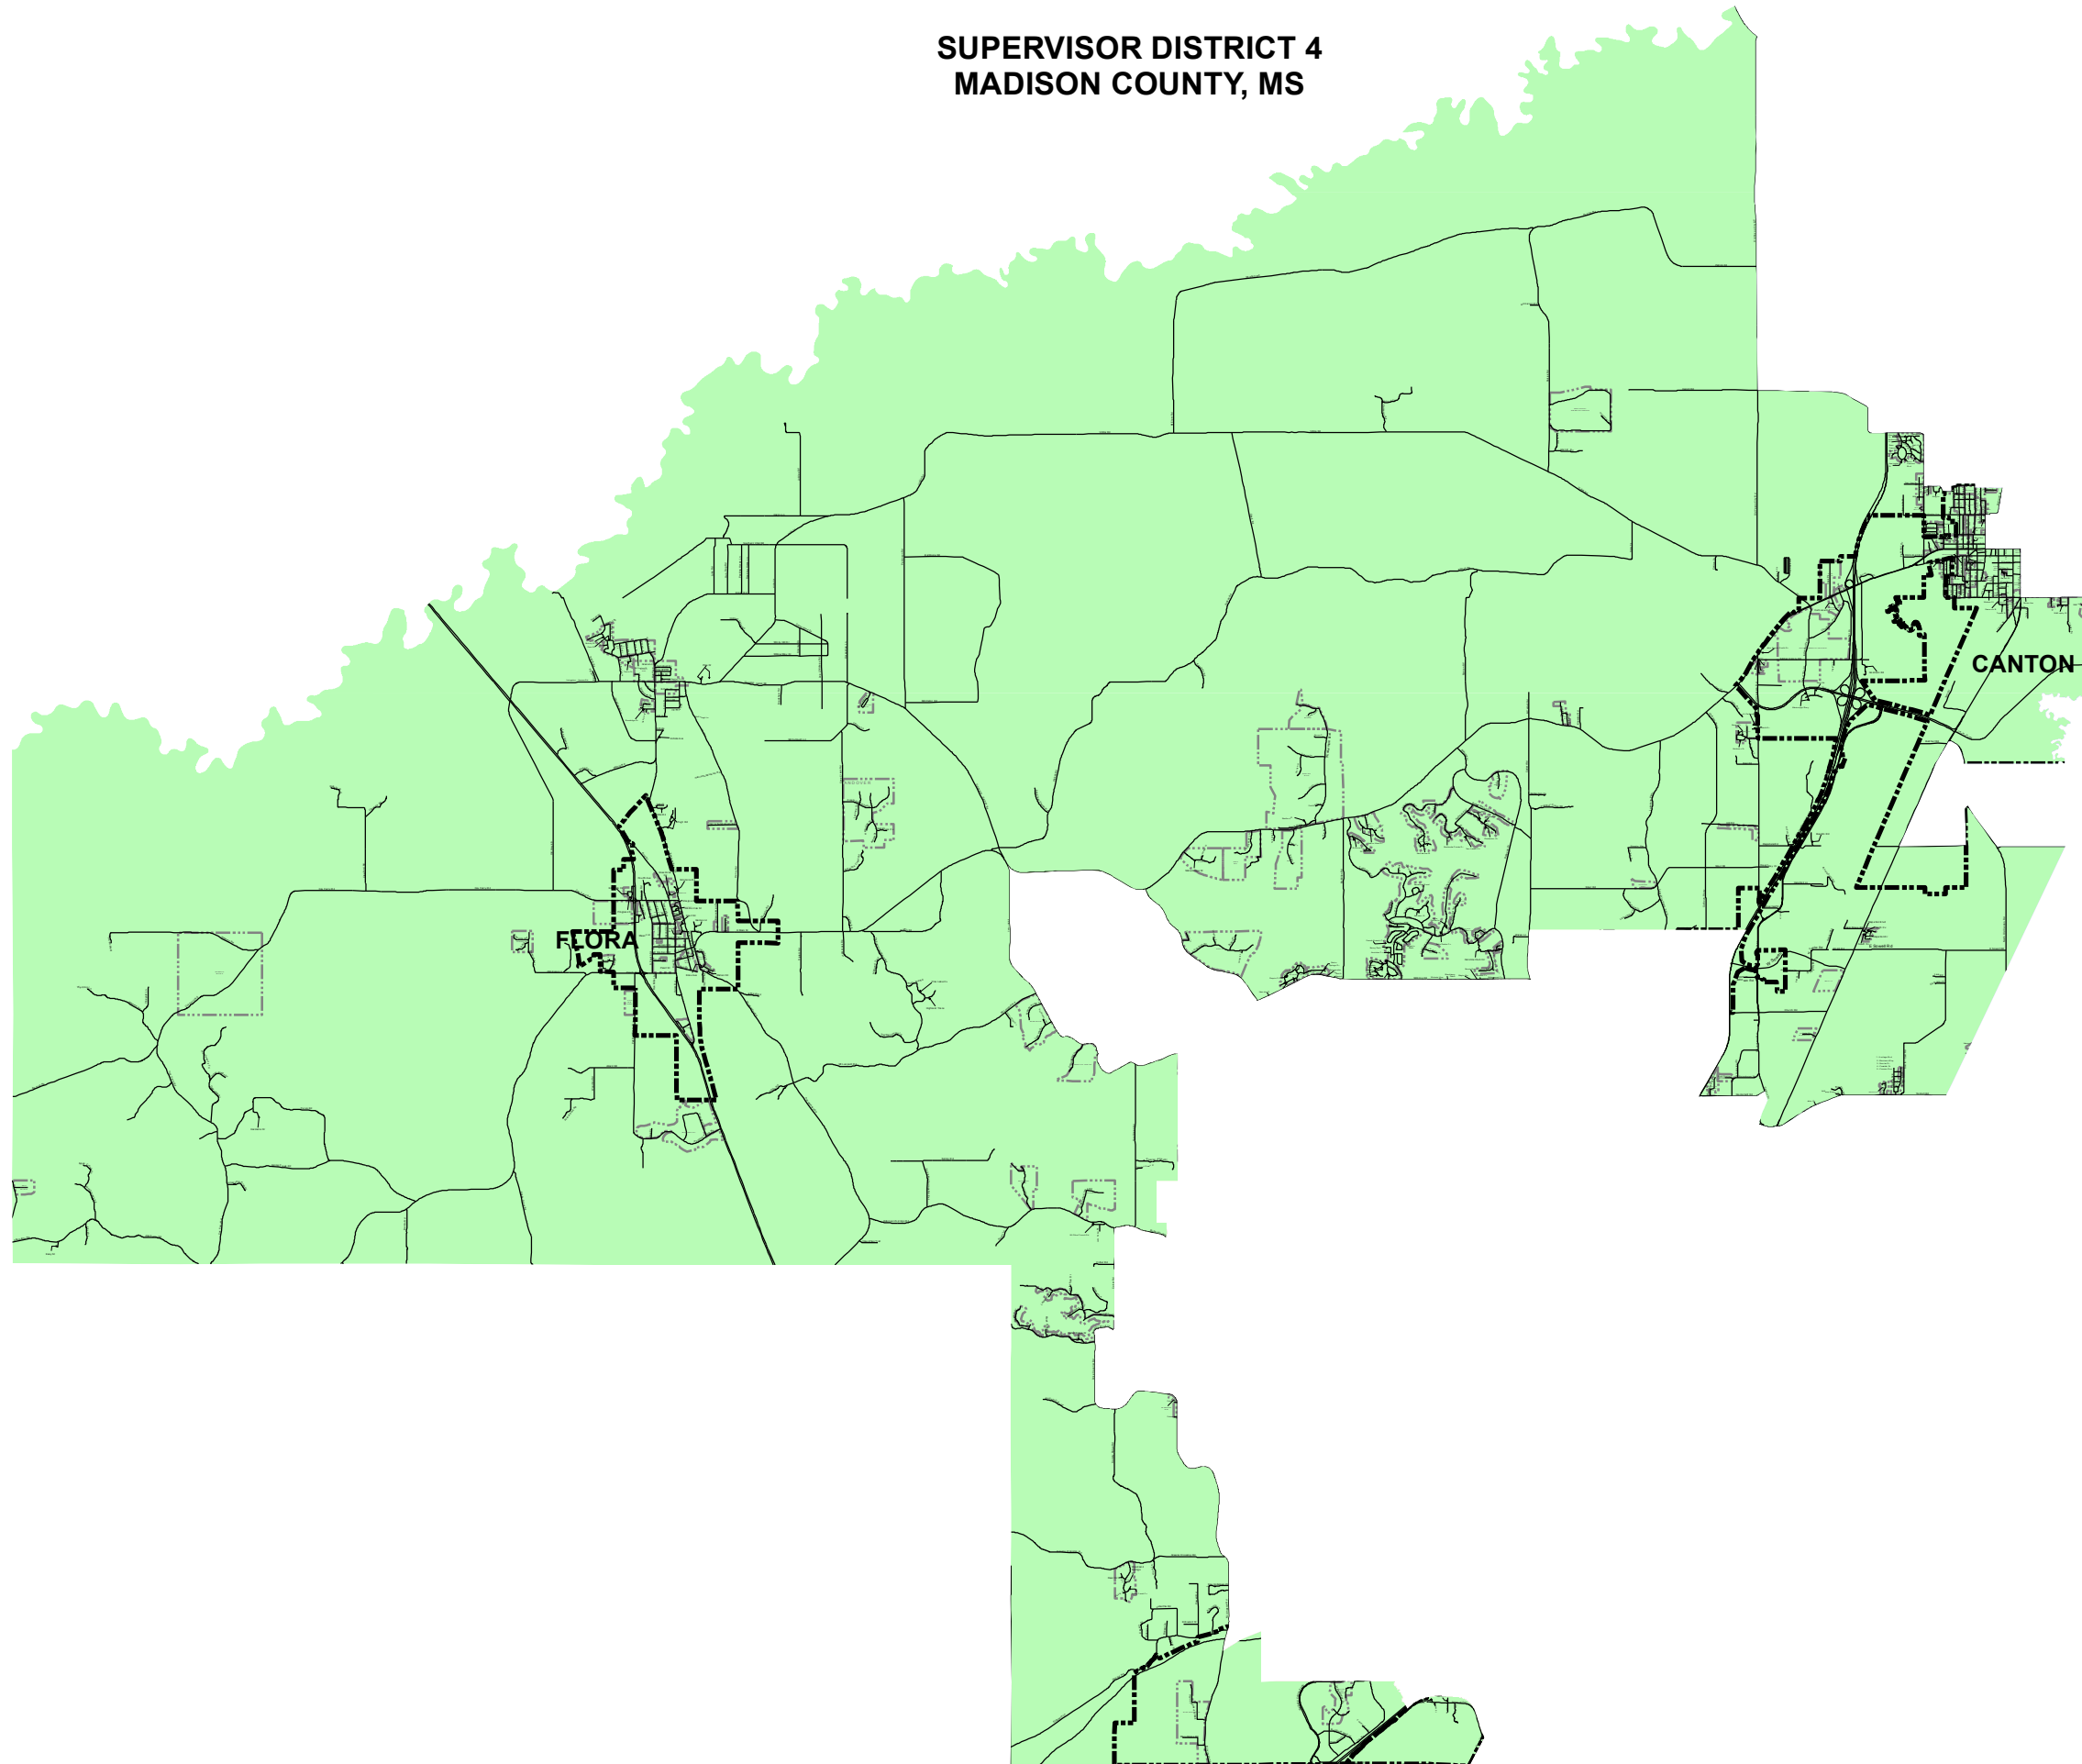

**SUPERVISOR DISTRICT 4  
MADISON COUNTY, MS**

2012 CORP LIMITS  
SUBDIVISIONS