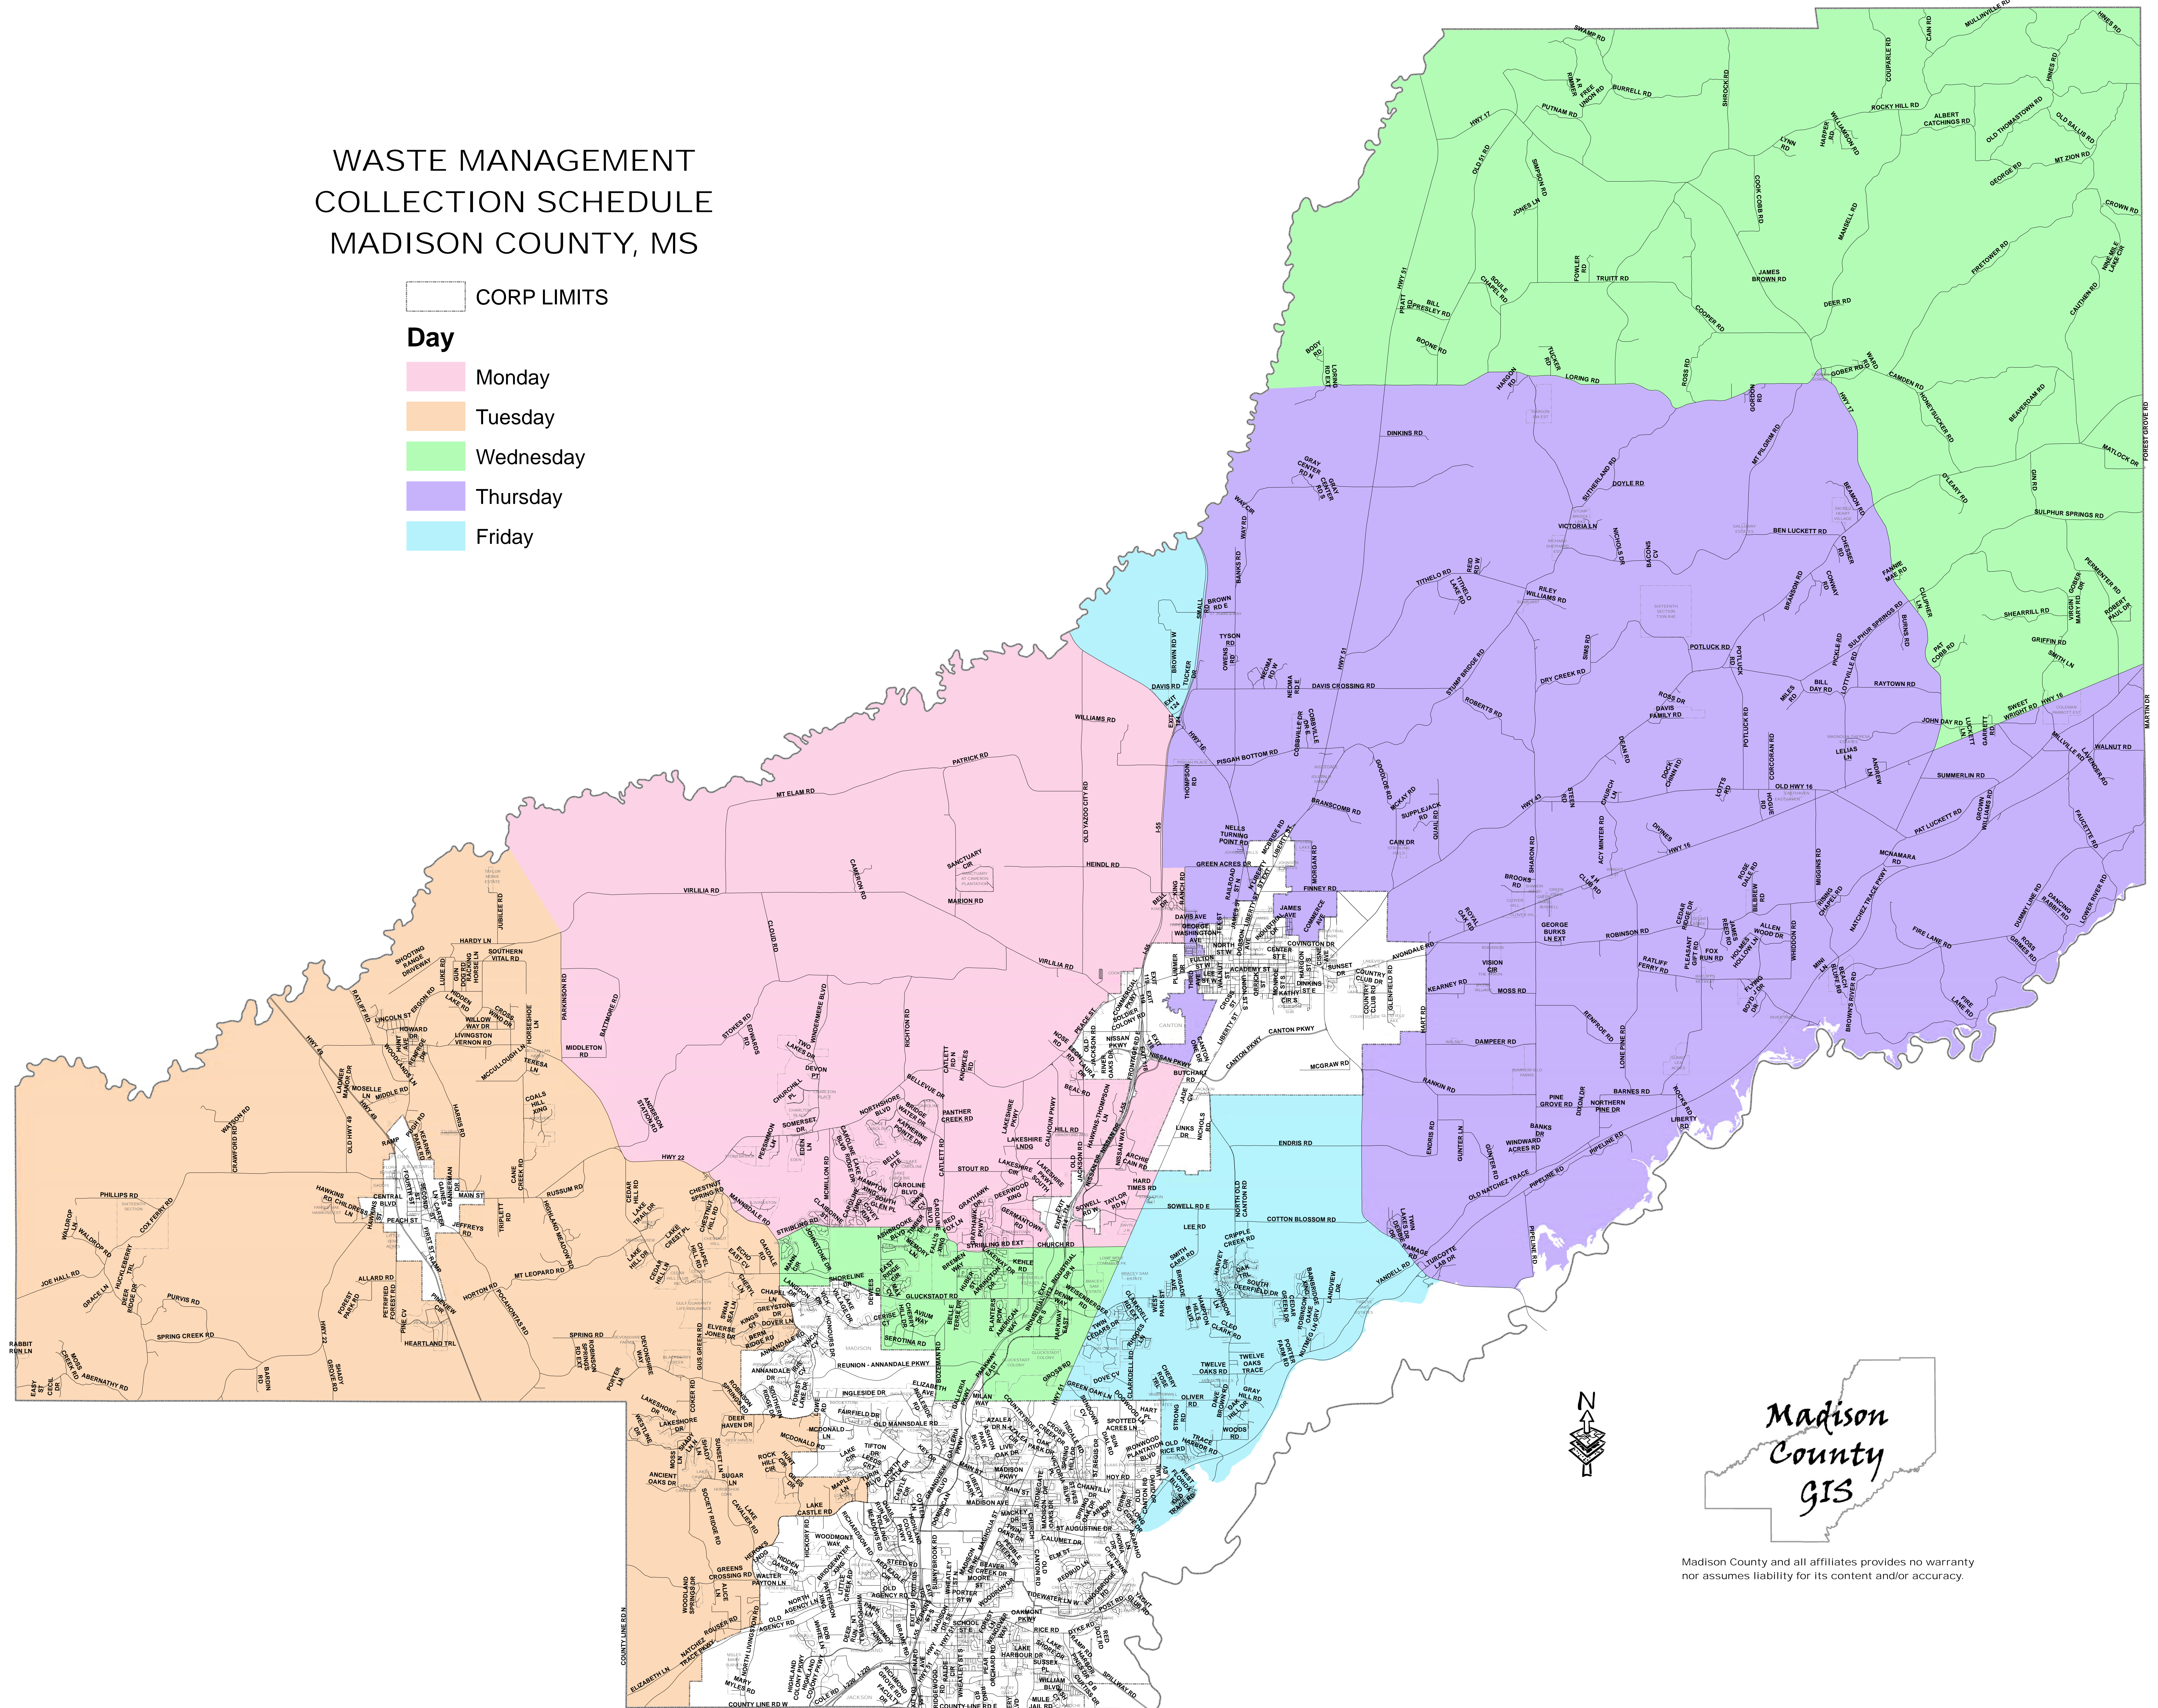

# WASTE MANAGEMENT COLLECTION SCHEDULE MADISON COUNTY, MS

 CORP LIMITS

## Day

 Monday

 Tuesday

 Wednesday

 Thursday

 Friday

*Madison  
County  
GIS*

Madison County and all affiliates provides no warranty nor assumes liability for its content and/or accuracy.