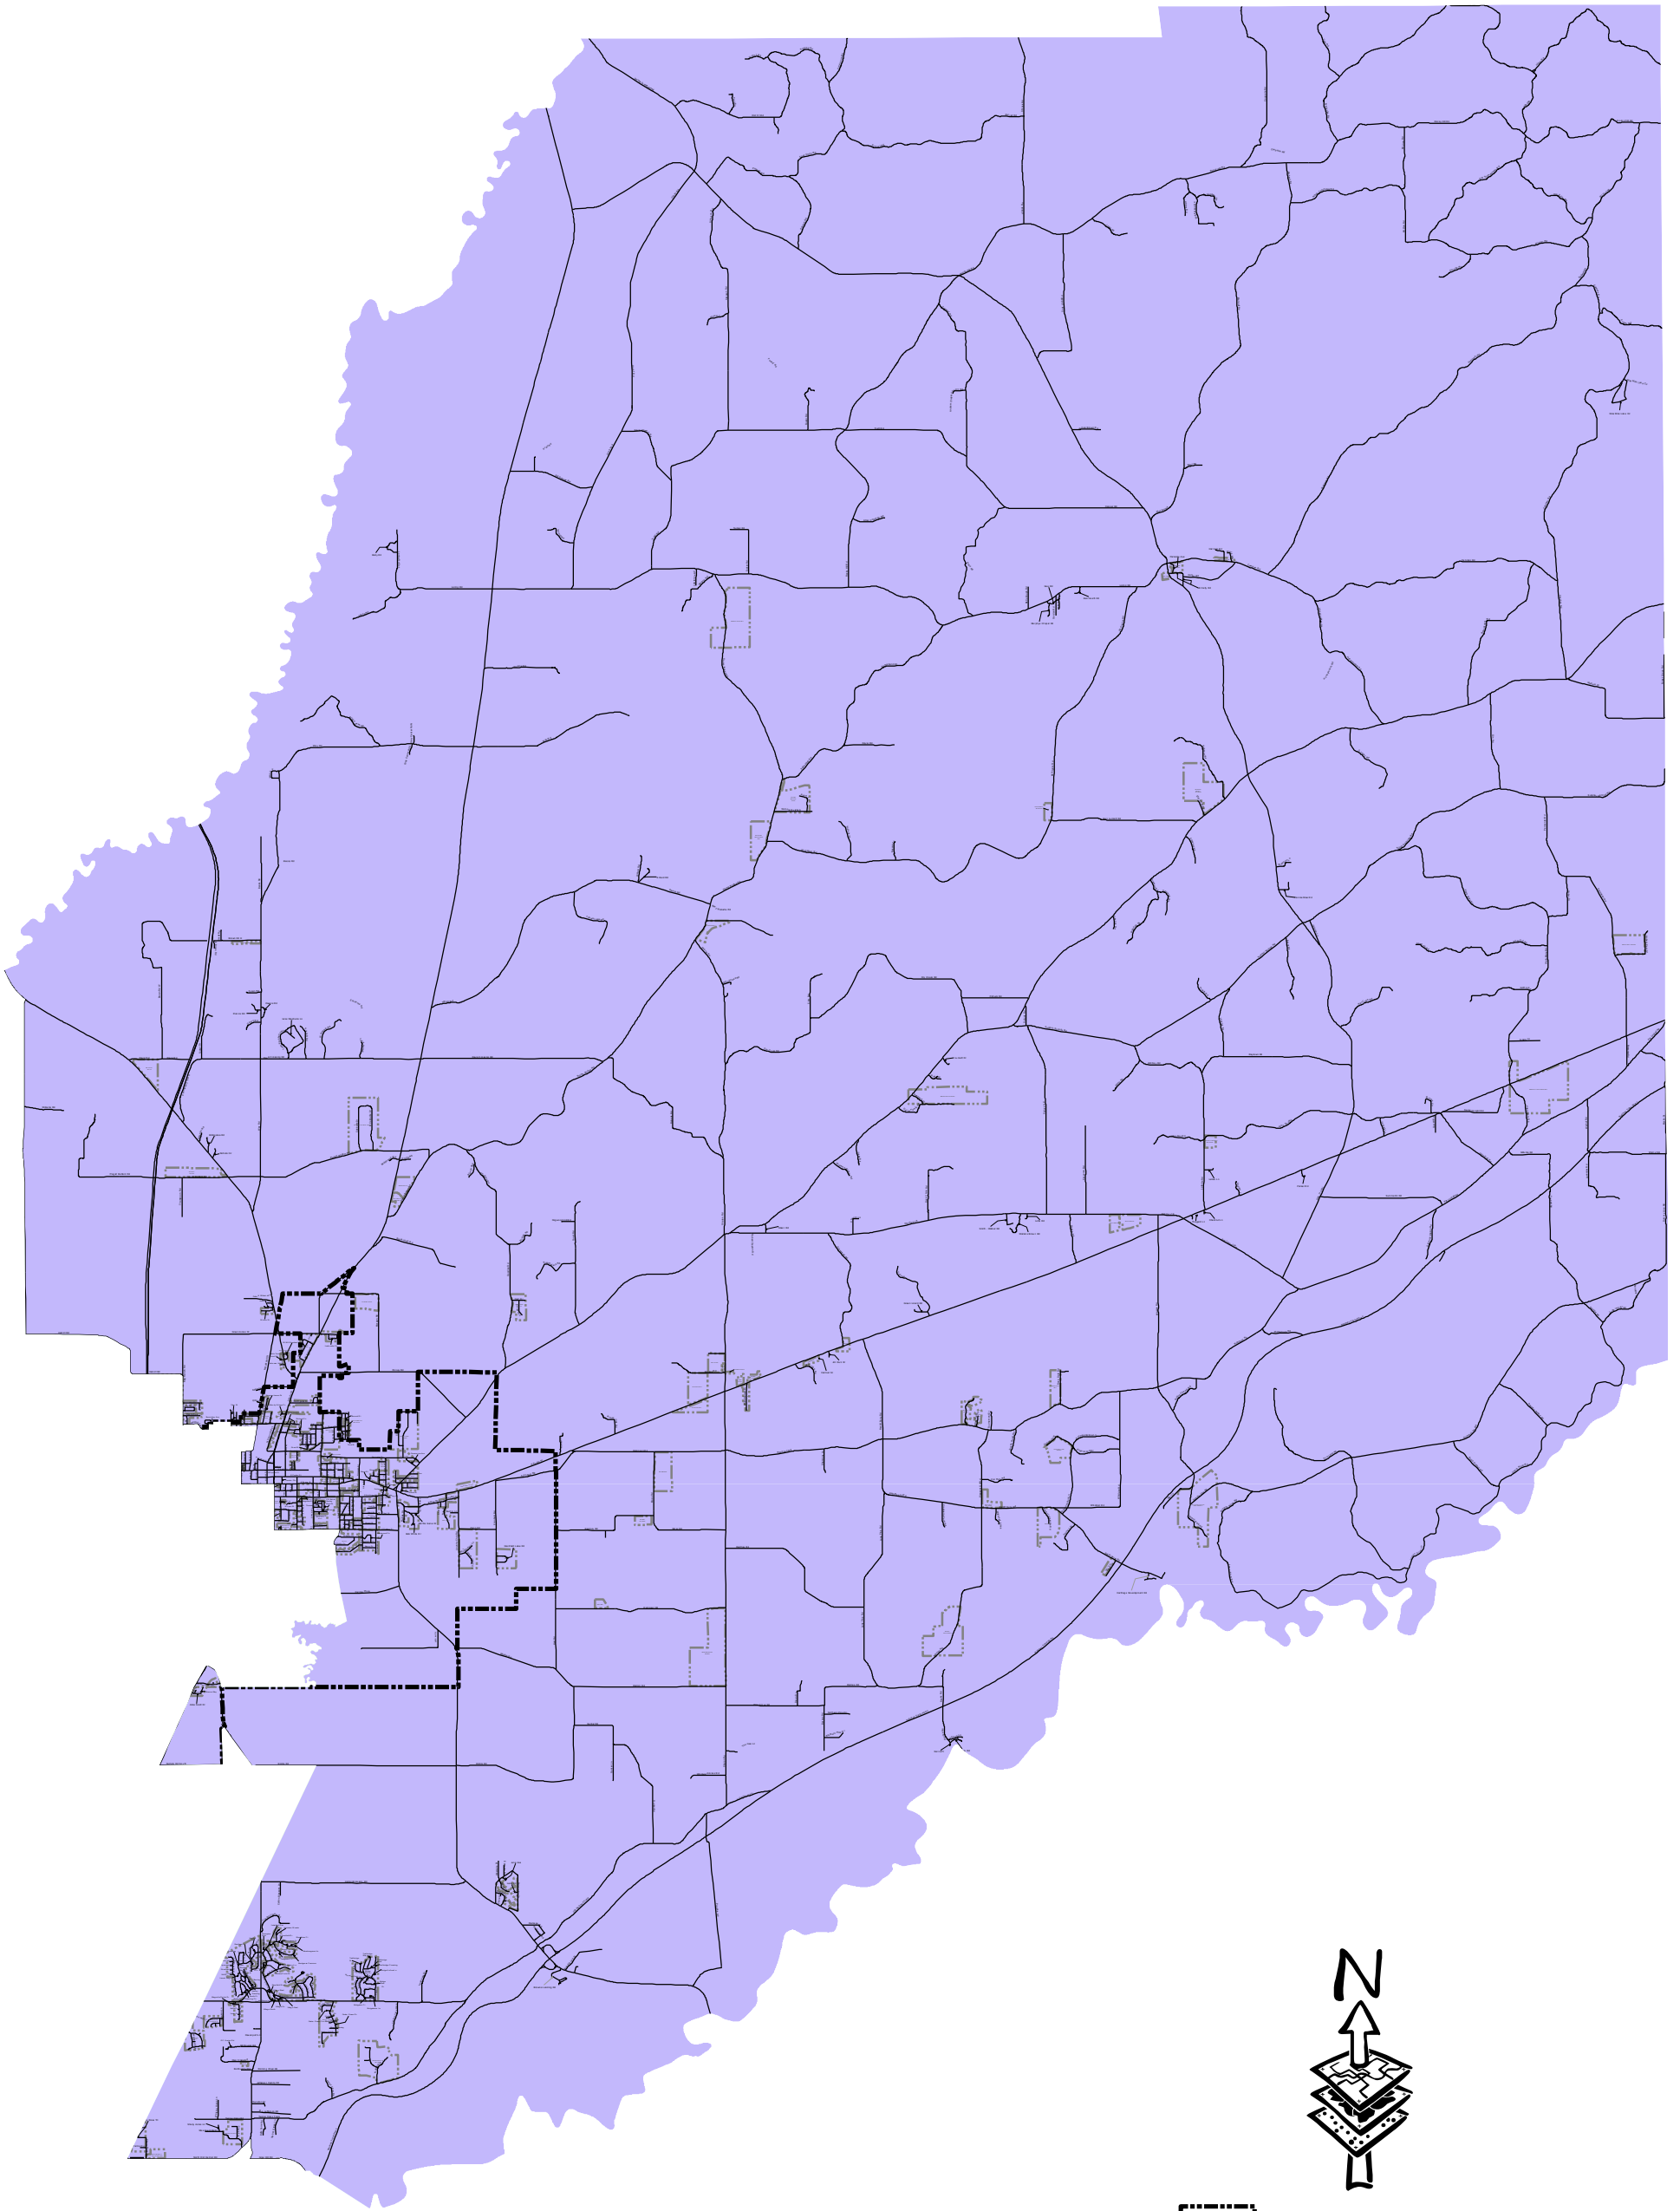

SUPERVISOR DISTRICT 5 MADISON COUNTY, MS

-  2012 CORP LIMITS
-  SUBDIVISIONS