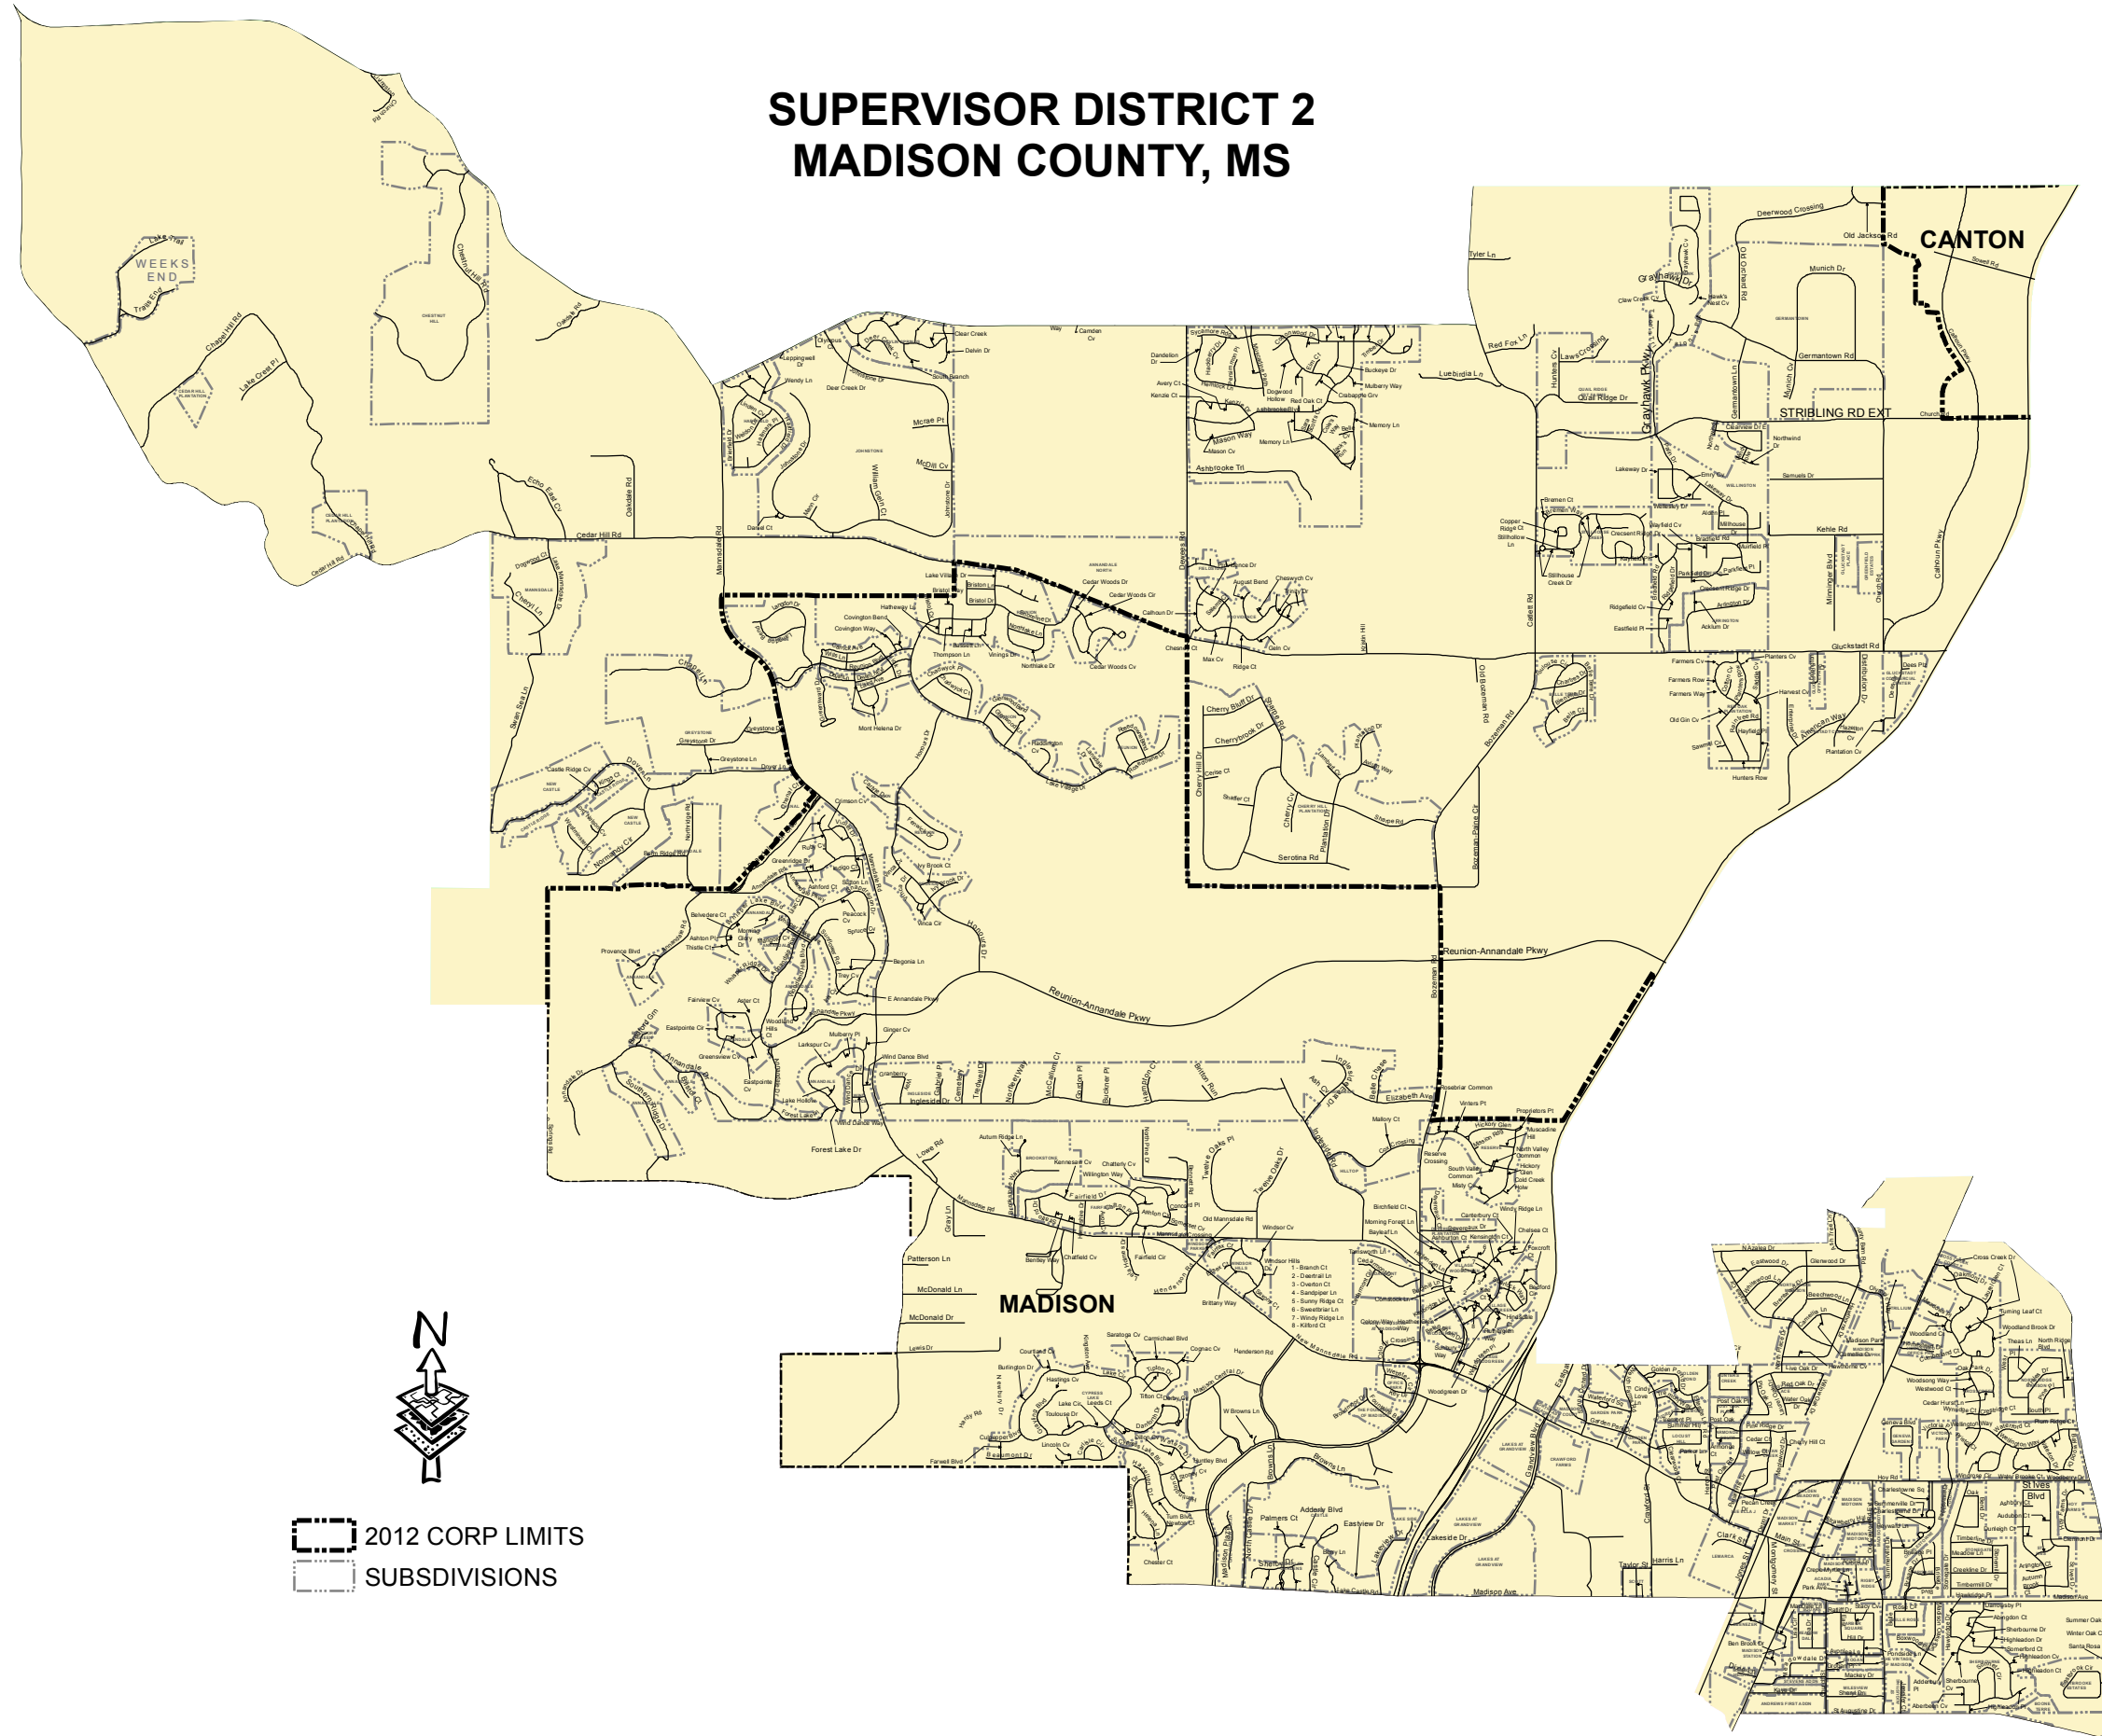

SUPERVISOR DISTRICT 2 MADISON COUNTY, MS

 2012 CORP LIMITS
 SUBDIVISIONS