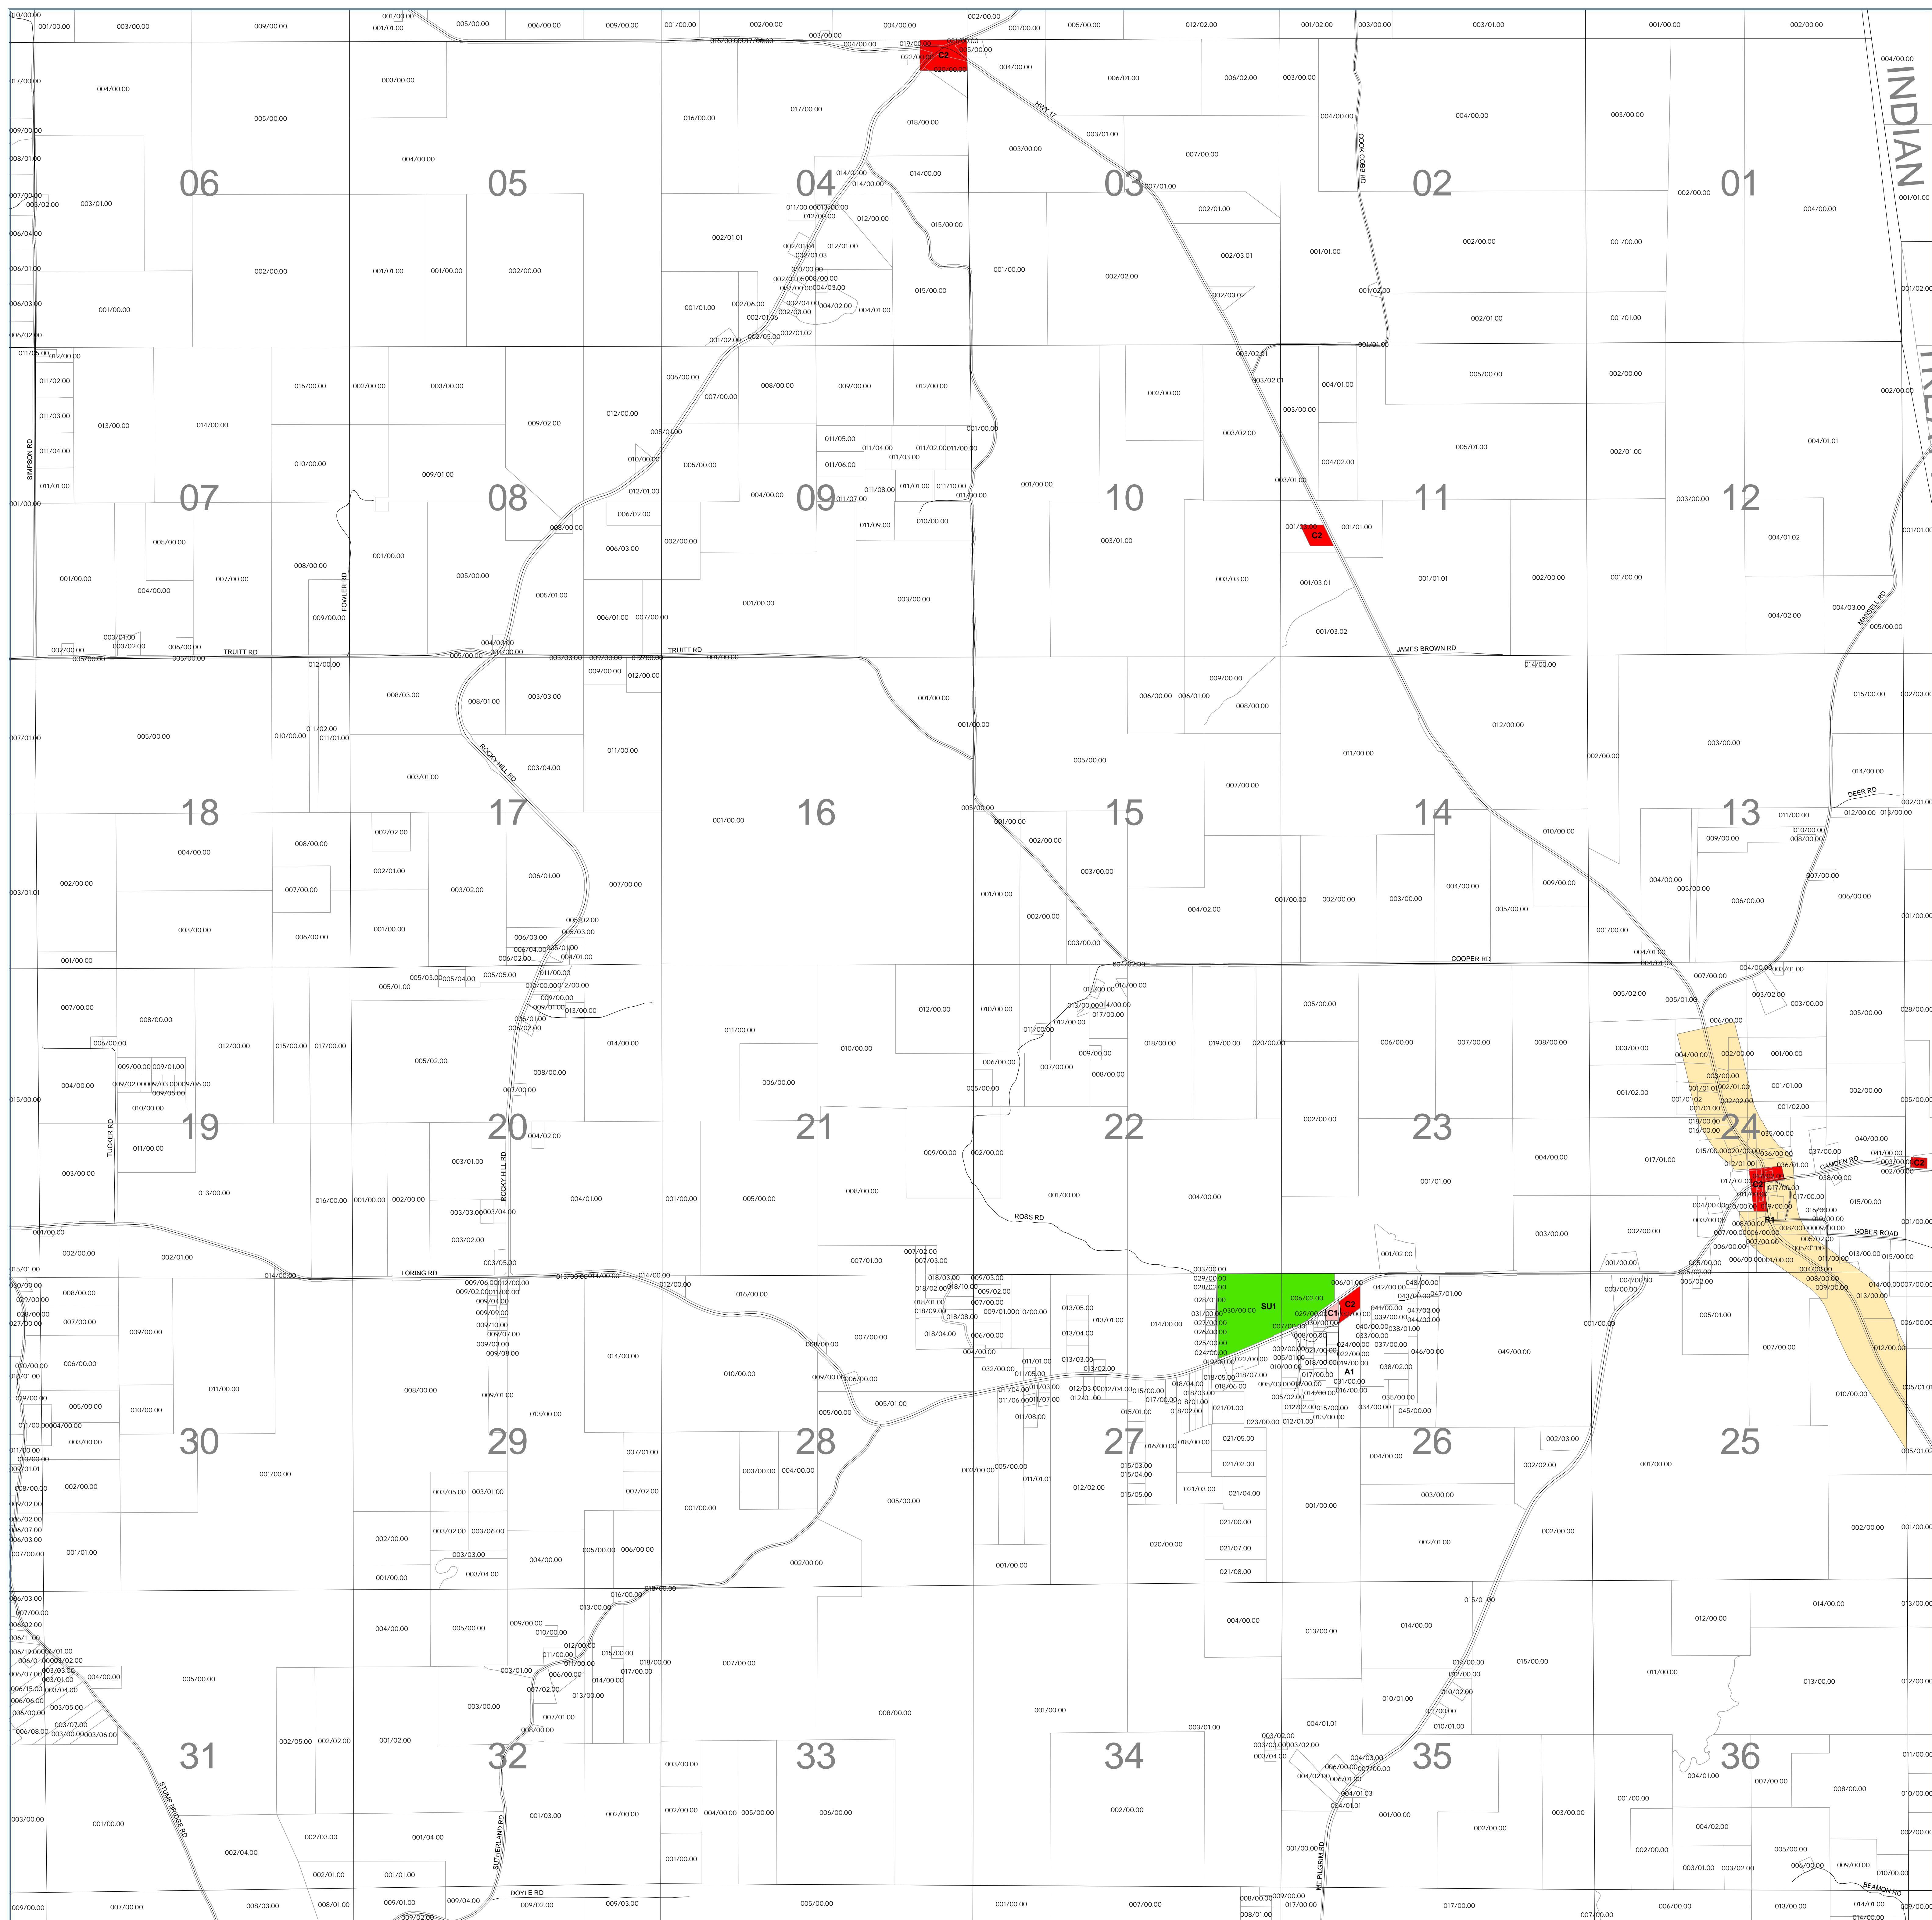

Zoning T 11 N - R 4 E

Panel 114

1 inch = 1,000 feet

Legend	
CL_2009	Zone
Subdivisions	A1
ZONE_09	C1
<all other values>	C1A
	R1A
	R1B
	R2
	R3
	R5
	MHP
	PUD
	TIP
	SU1

Madison County, Mississippi
Zoning T 11 N - R 4 E
Panel 114