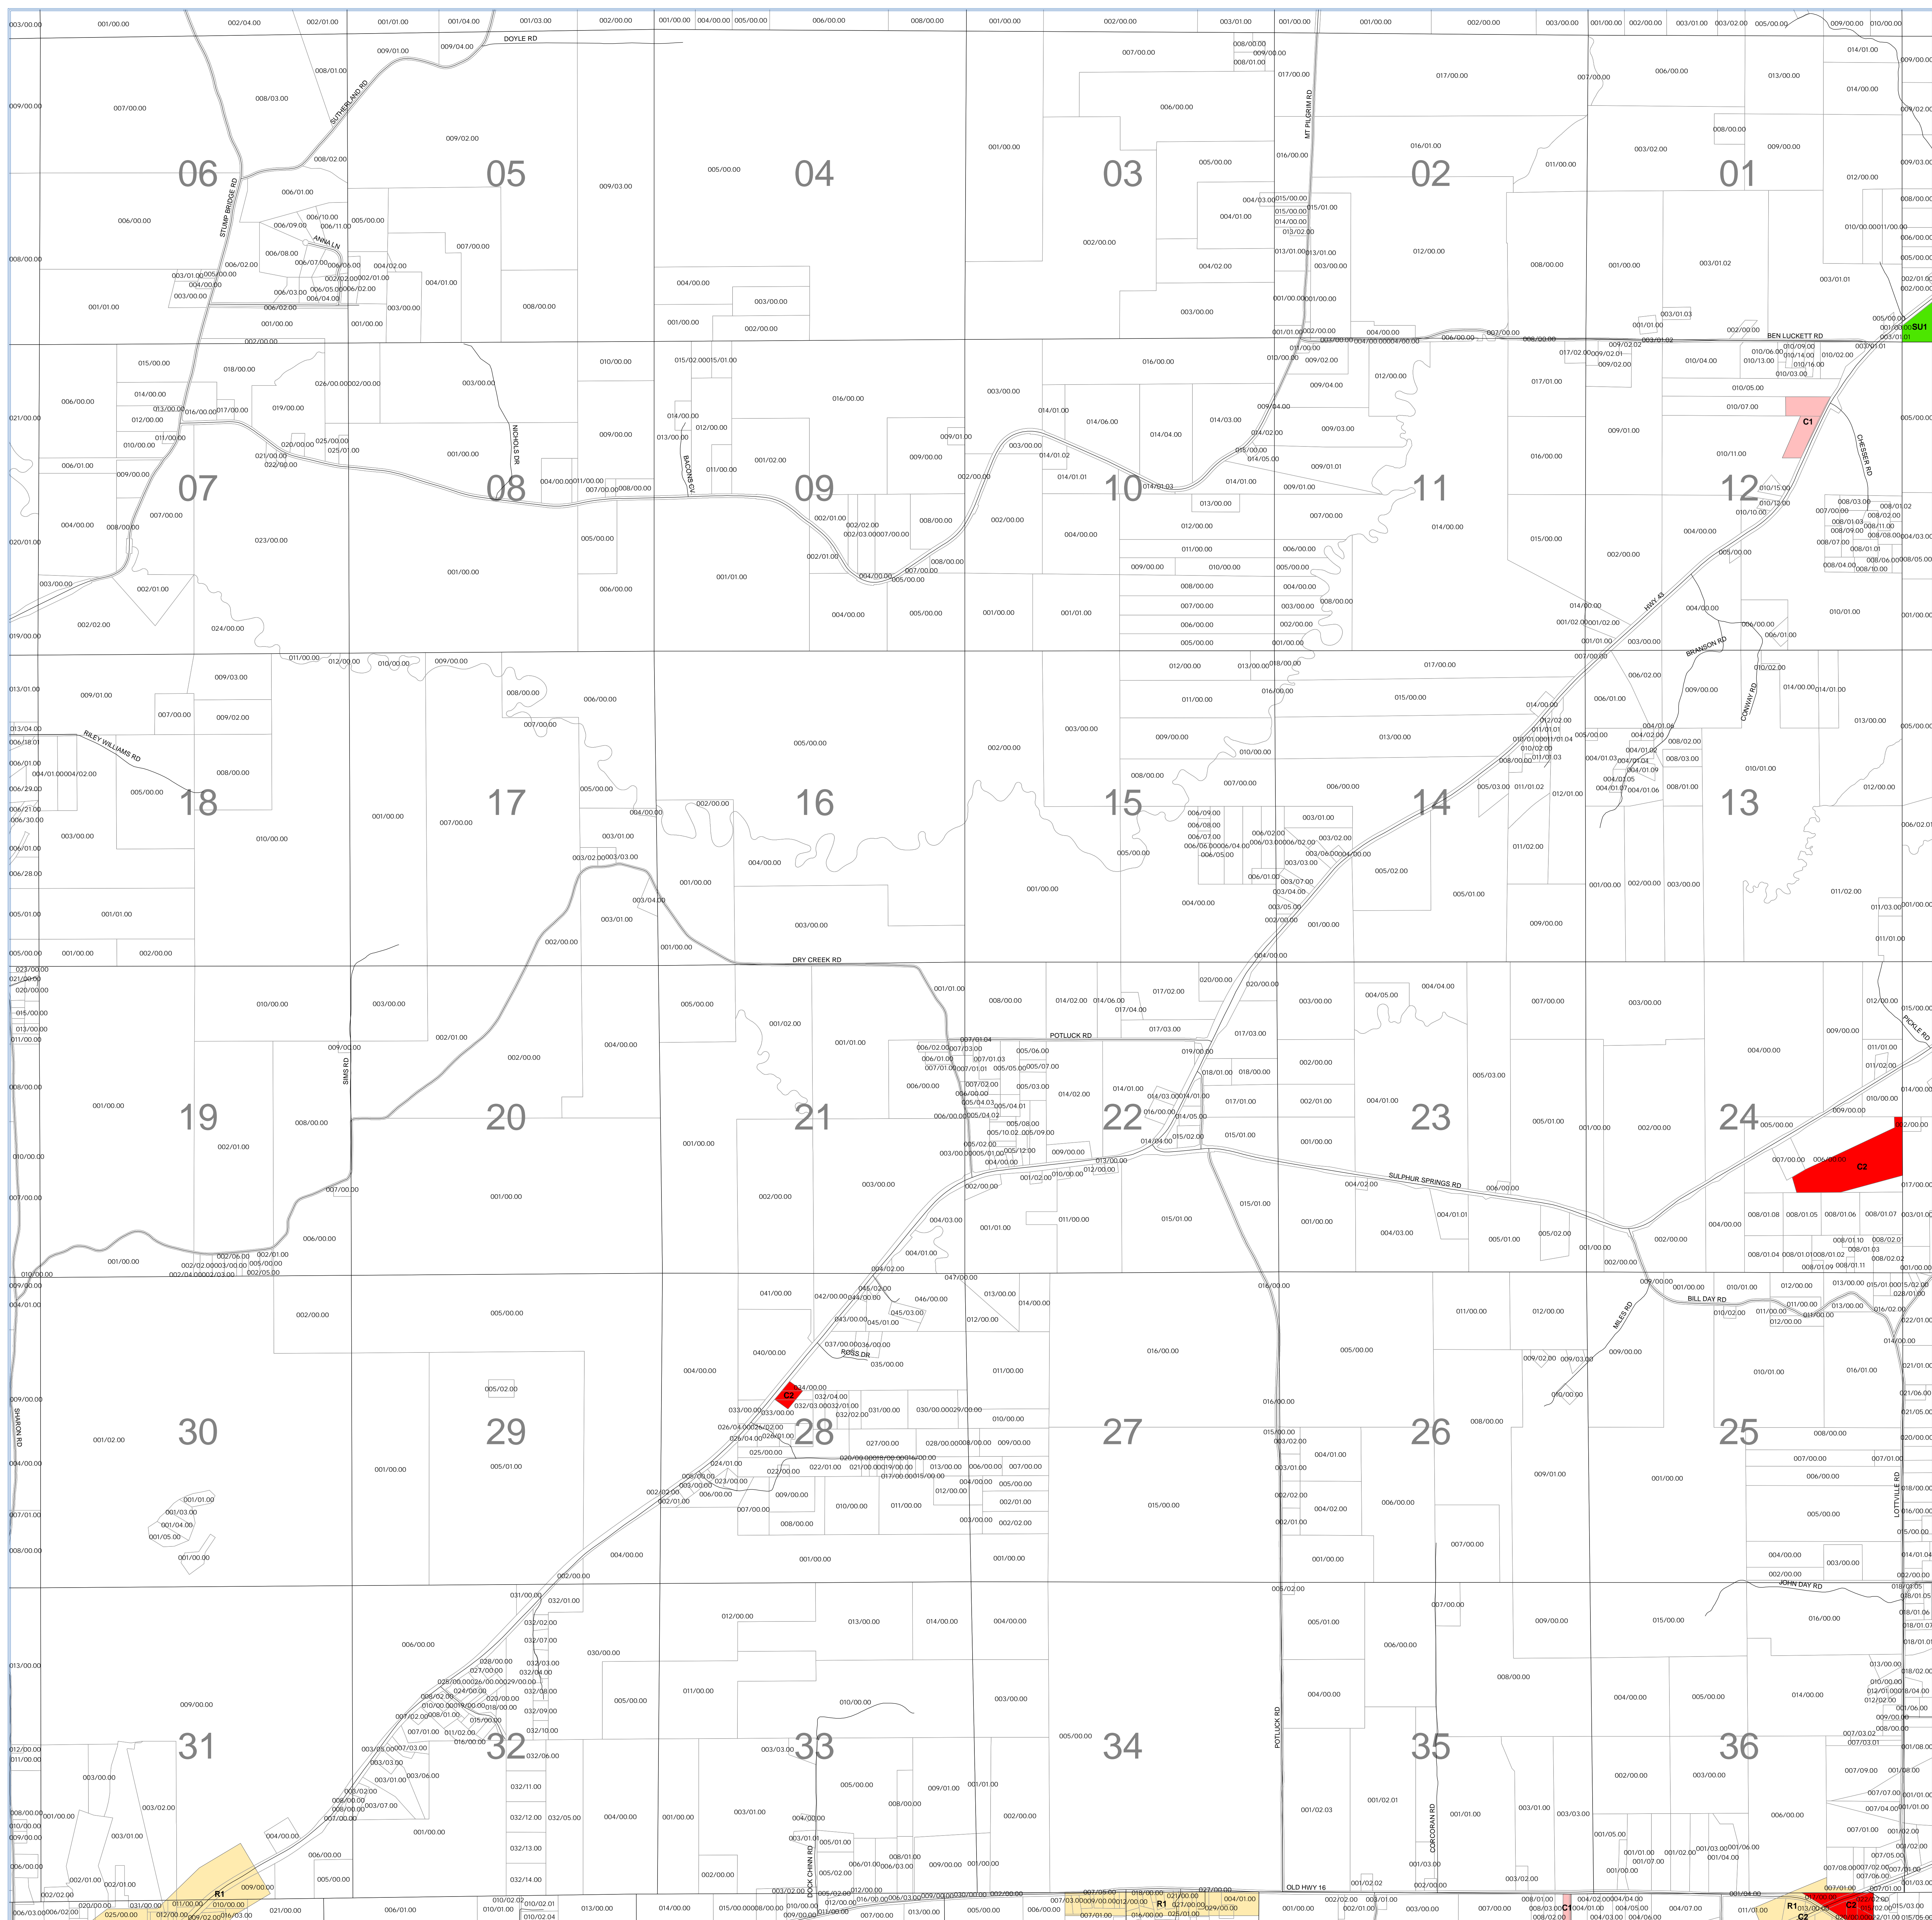

Zoning T 10 N - R 4 E Panel 104

Legend

—	CL_2009	■	Zone C2	■	R1A	■	R5
—	Subdivisions	■	A1	■	R1B	■	TIP
ZONE_09		■	C1	■	R2	■	I2
○	<all other values>	■	C1A	■	R3	■	SU1

Madison County, Mississippi
Zoning T 10 N - R 4 E
Panel 104

1 inch = 1,000 feet