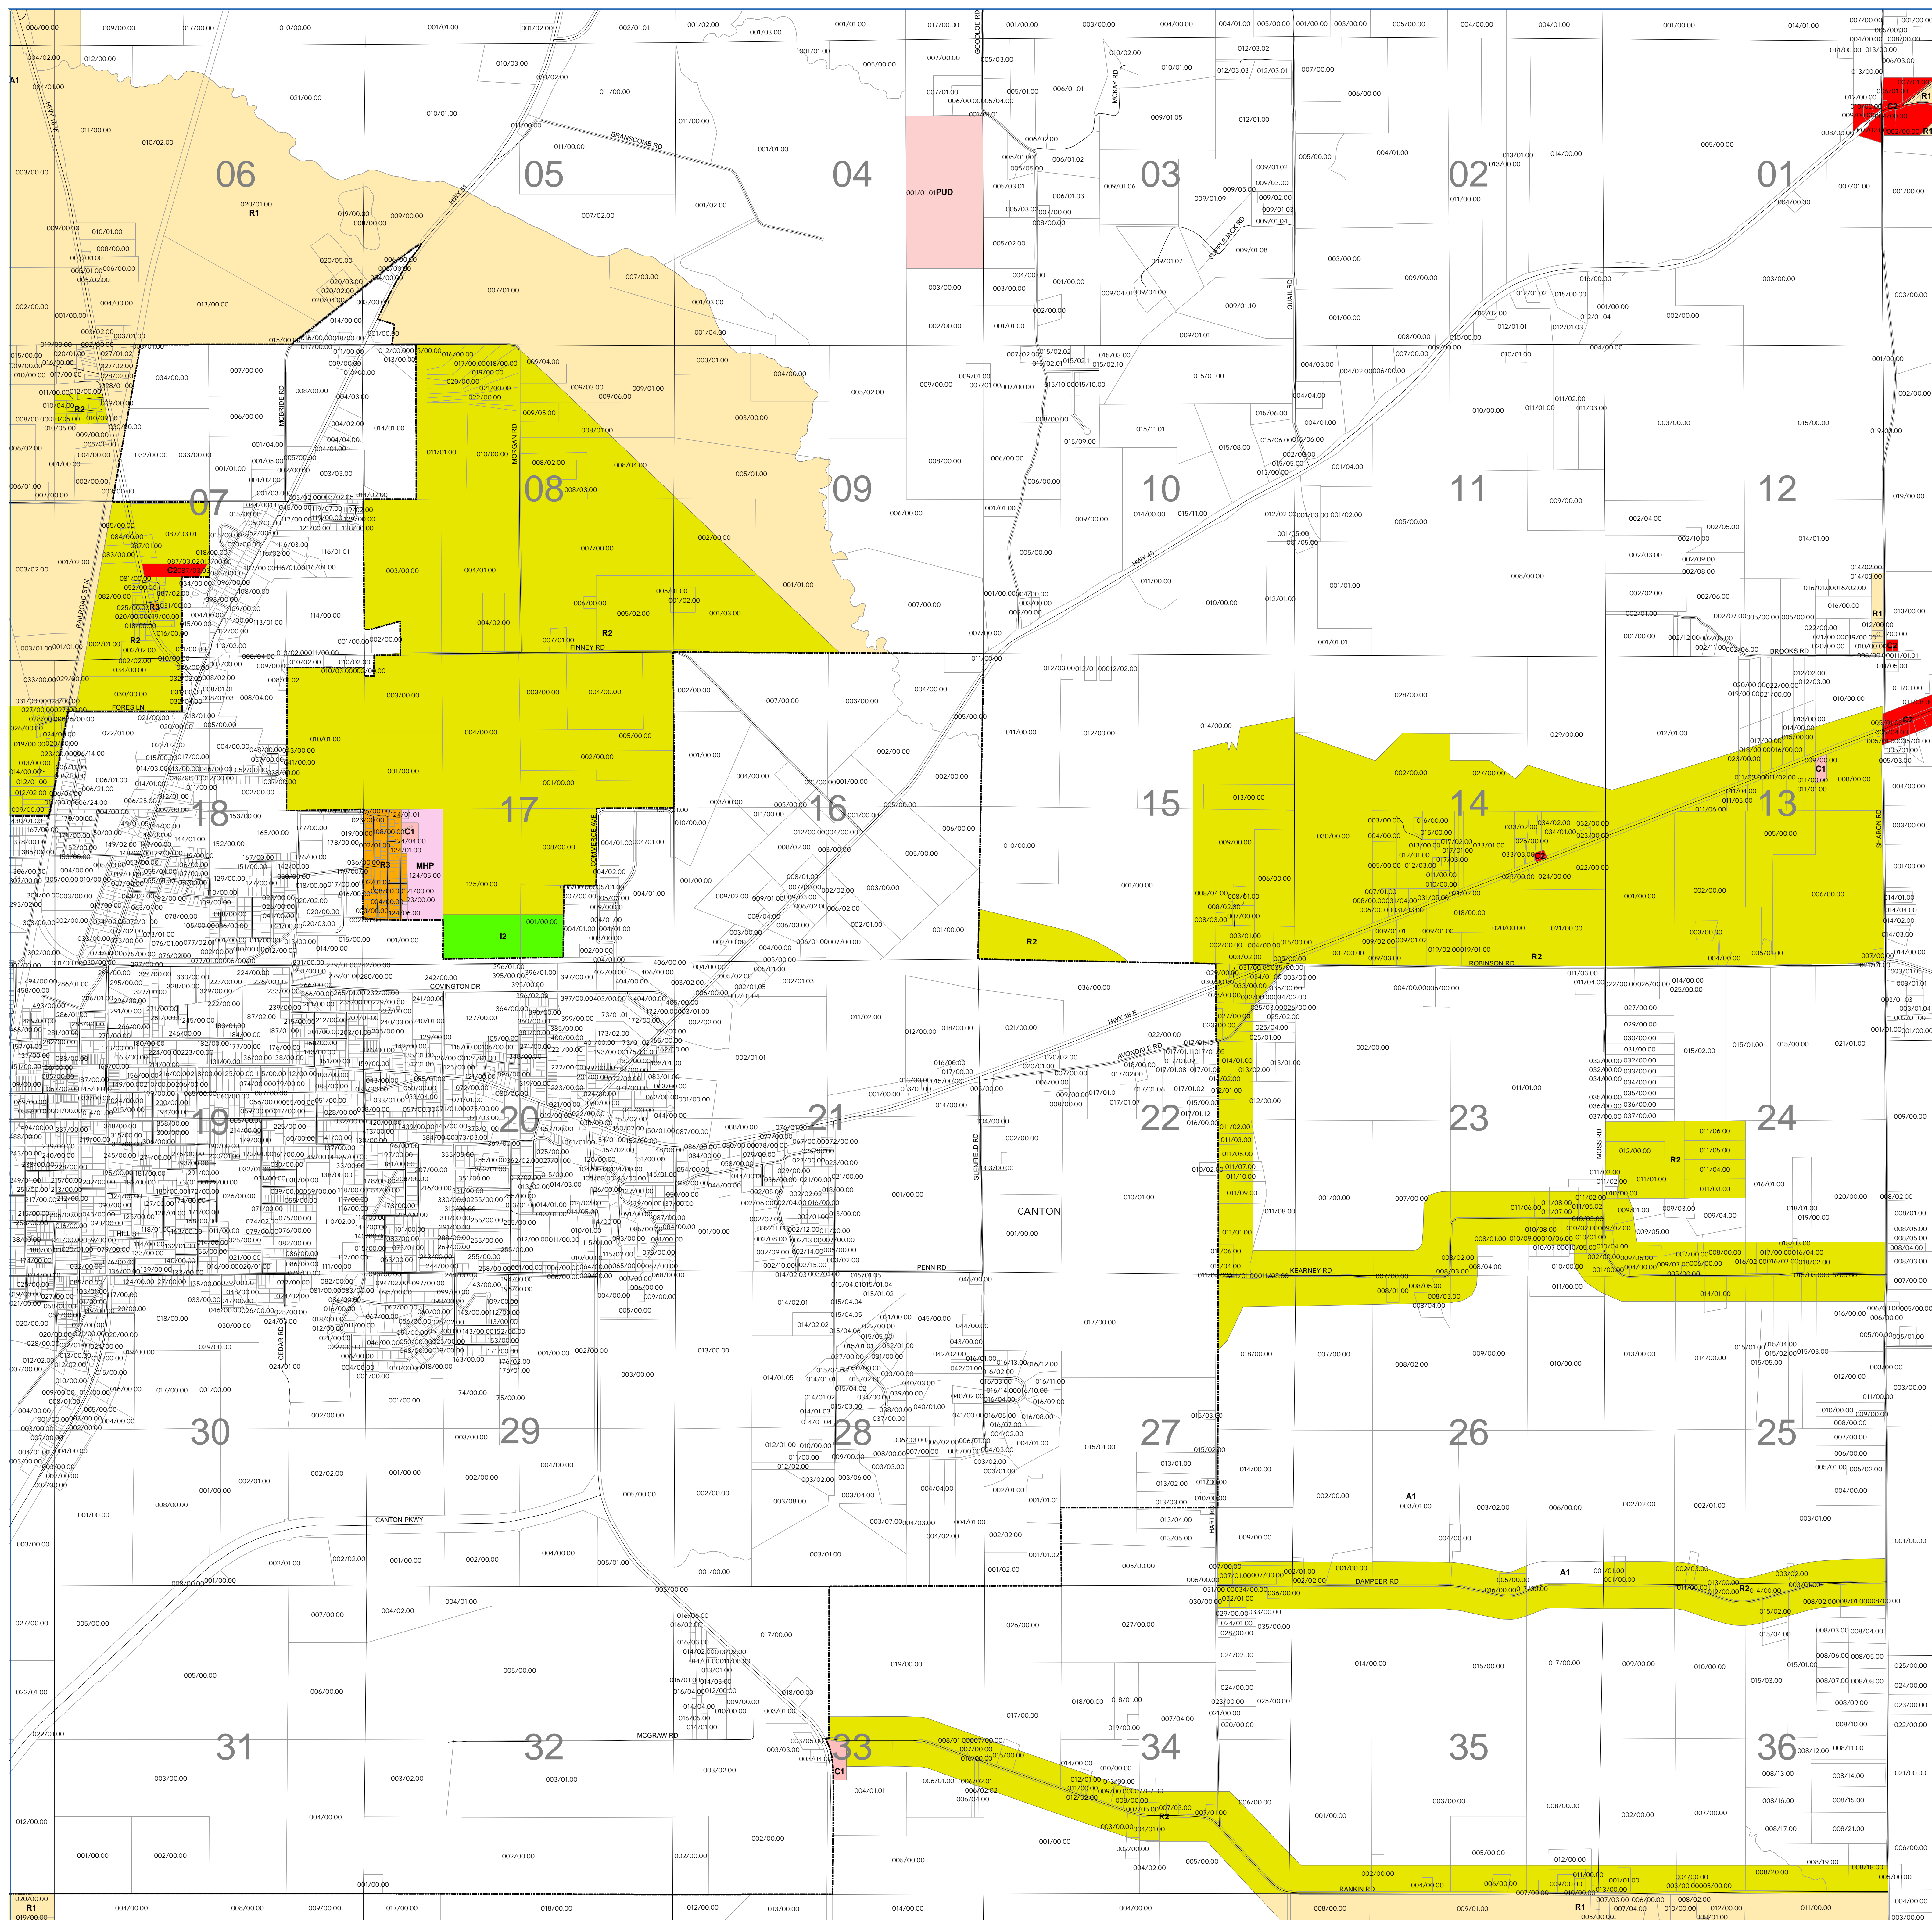

Zoning T 9 N - R 3 E Panel 093

1. **Legend**
2. CL_2009
   - Subdivisions
   - ZONE_09
   - all other values

1. **Zone**
2. A1
   - C1
   - C1A
   - C2
   - MHP
   - PUD
   - R1
   - R2
   - R3
   - R5
   - TIP
   - I2
   - SU1

Madison County, Mississippi
Zoning T 9 N - R 3 E
Panel 093