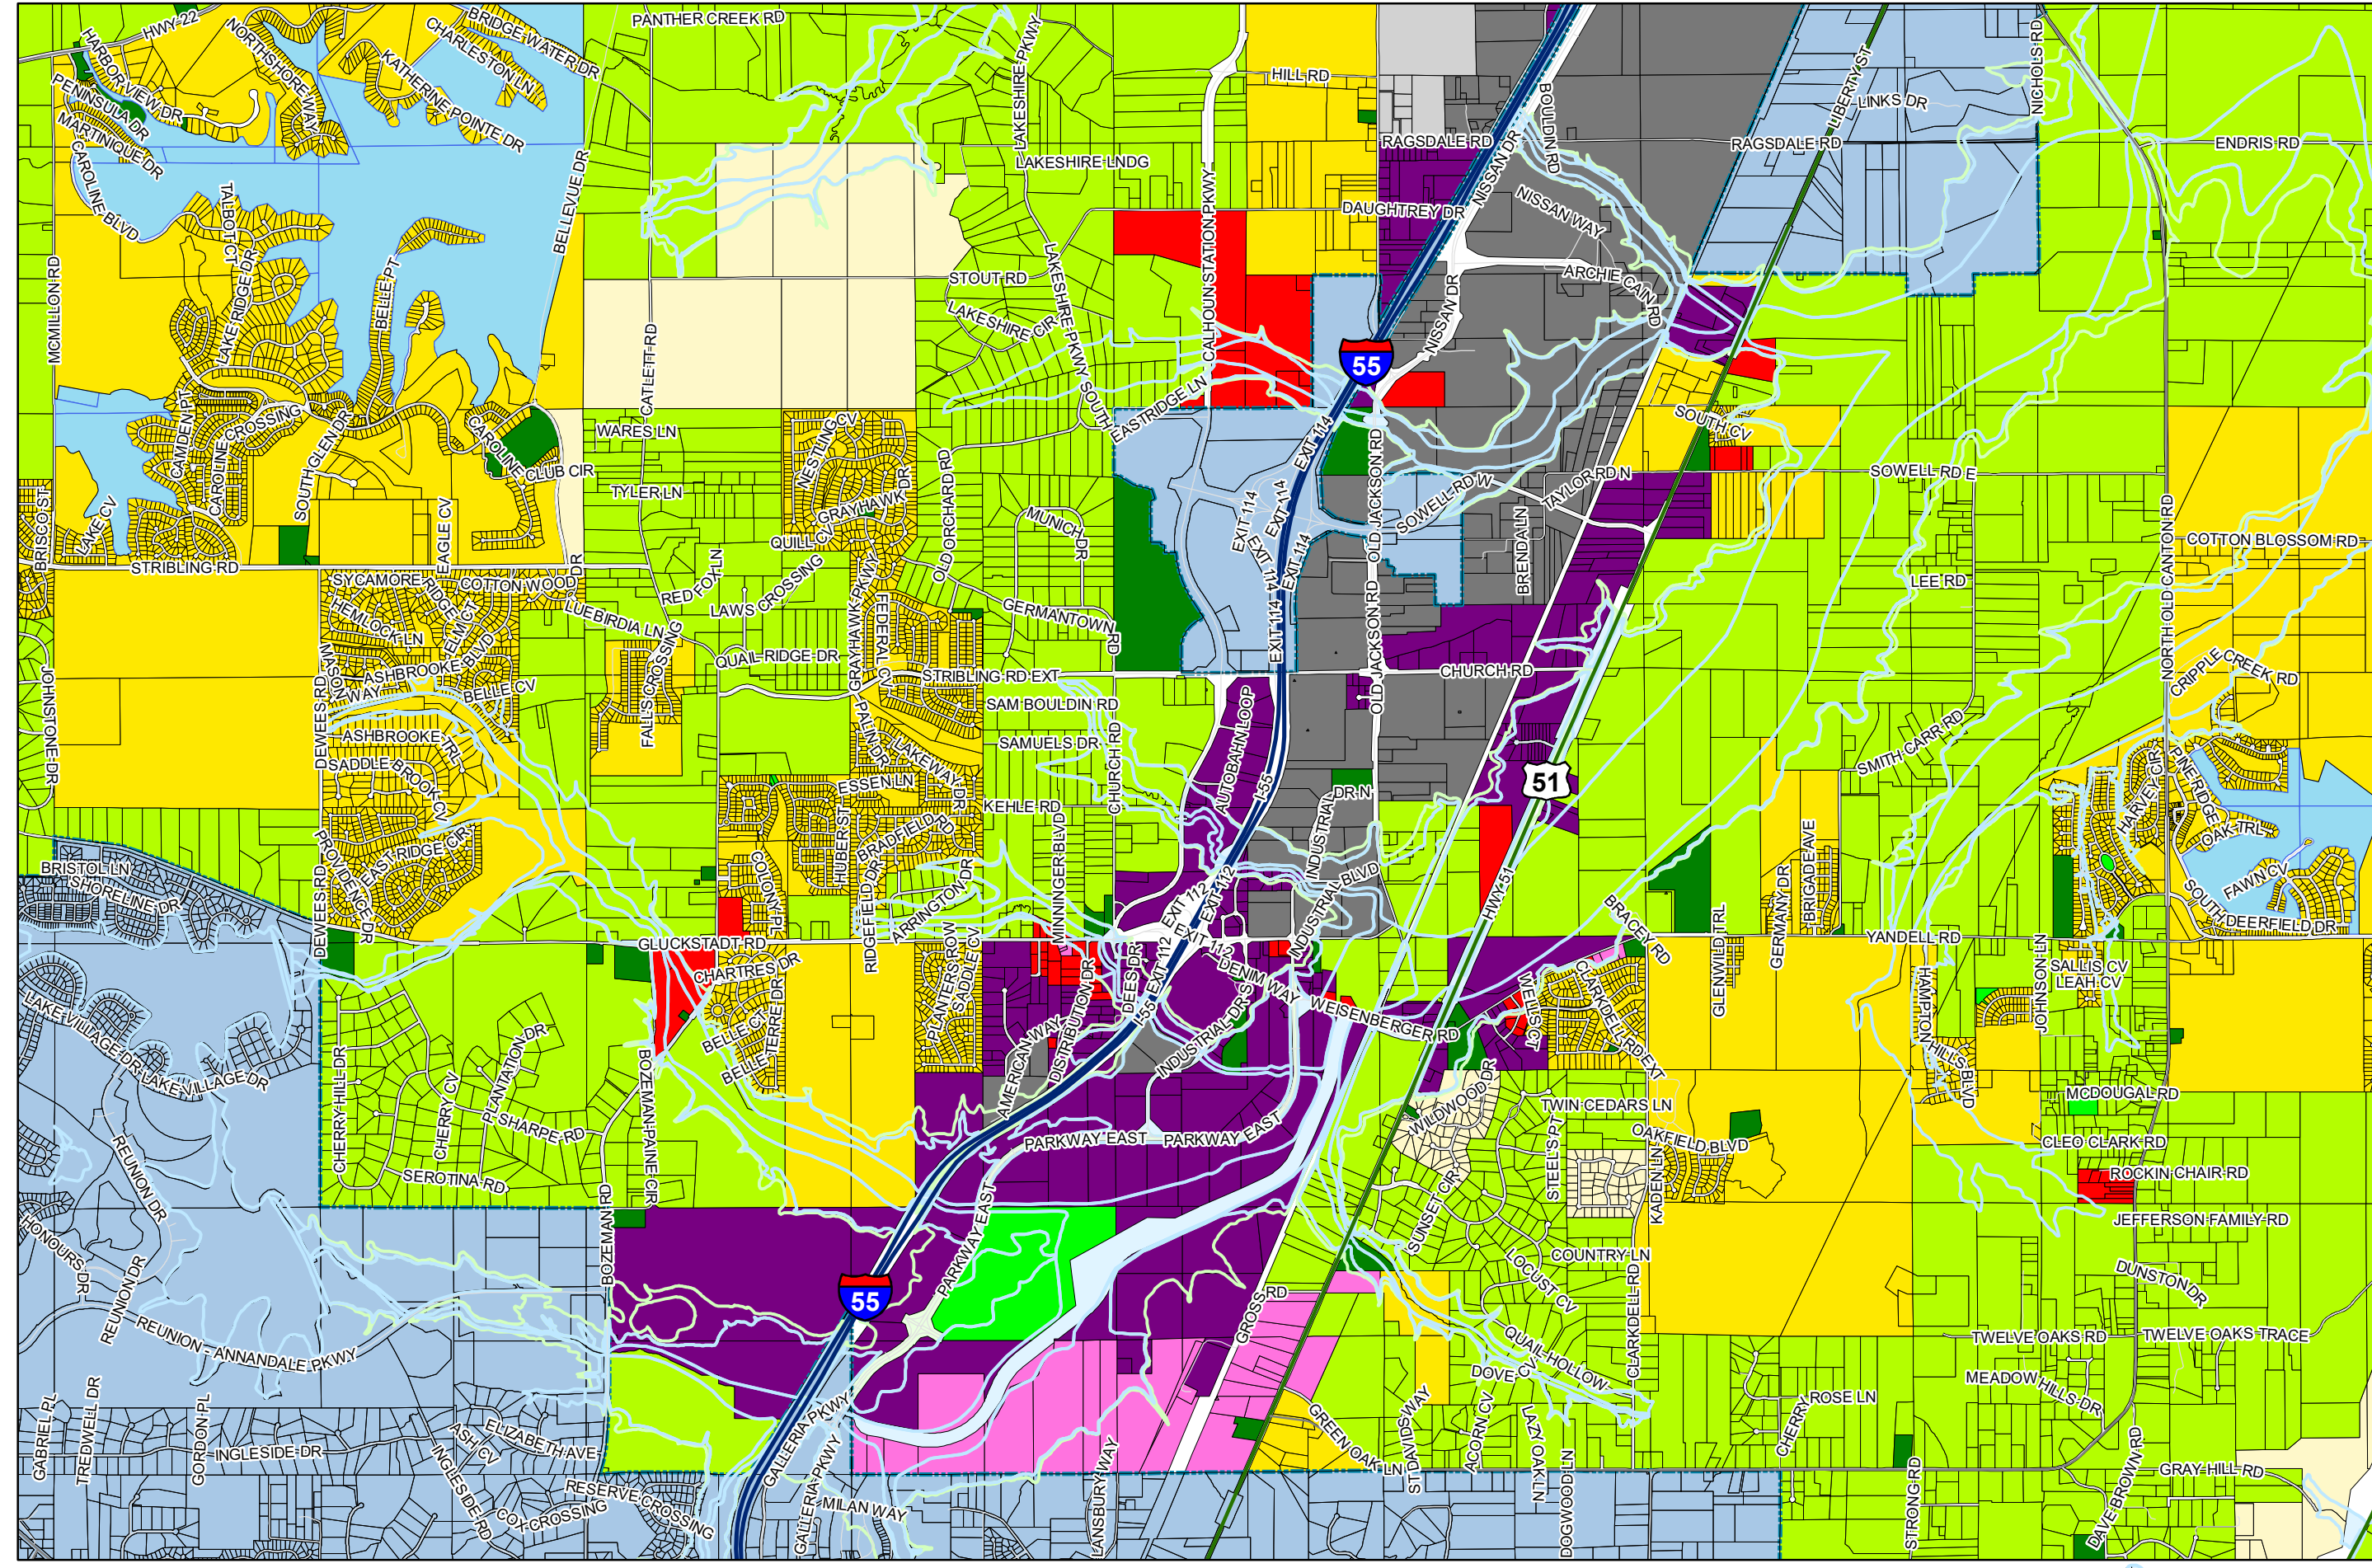

# Madison County

## Land Use Plan

### 2019

Gluckstadt Inset

- Legend
- Agricultural/Vacant
  - Residential Estate
  - Low Density Residential
  - Moderate Density Residential
  - High Density Residential
  - Single Family Manufactured Home Residential
  - Manufactured/Mobile Home Park
  - Professional/Office Commercial
  - General/Indoor Commercial
  - Major Thoroughfare Commercial
  - Technical (Limited) Light Industrial
  - Heavy Industrial
  - Parks/Open Space
  - Public/Quasi-Public
  - Water Bodies
  - Municipalities
  - 100 Yr Floodplain
  - (500 Yr Floodplain) 0.2% Annual Chanc